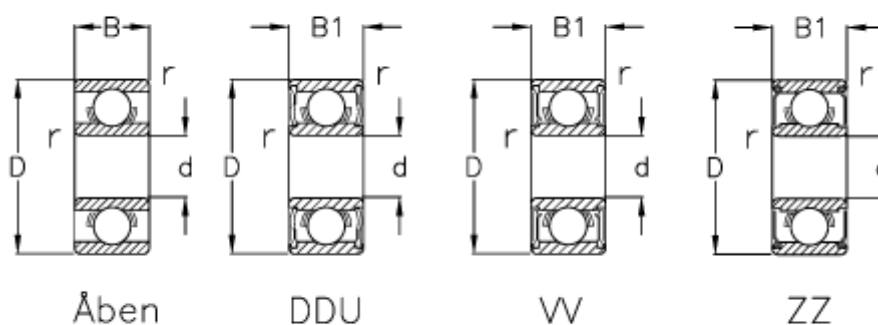

Data Sheet

Article number: 5704060050041A

Description: NSK Bearing 696 ZZ shielded
d=6 D=15 B=5 single-pack

Measures

B	= 5	Max rpm ZZ-WW = 40000
B1	= 5	r min = 0.2
d	= 6	Type = 696
D	= 15	
Load Cor (N)	= 670	
Load Cr (N)	= 1730	
Max rpm DD	= 36000	
Max rpm open	= 45000	